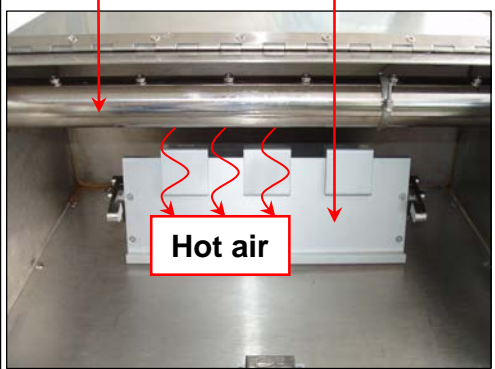

BGA Board Hot Air Dryer

Safety valve cuts heater off if air supply is interrupted / insufficient

Heater

BGA Clamping Feature

Safety switch cuts machine off if door is open during operation

Hot air exhaust

AVI PRECISION ENGINEERING PTE LTD