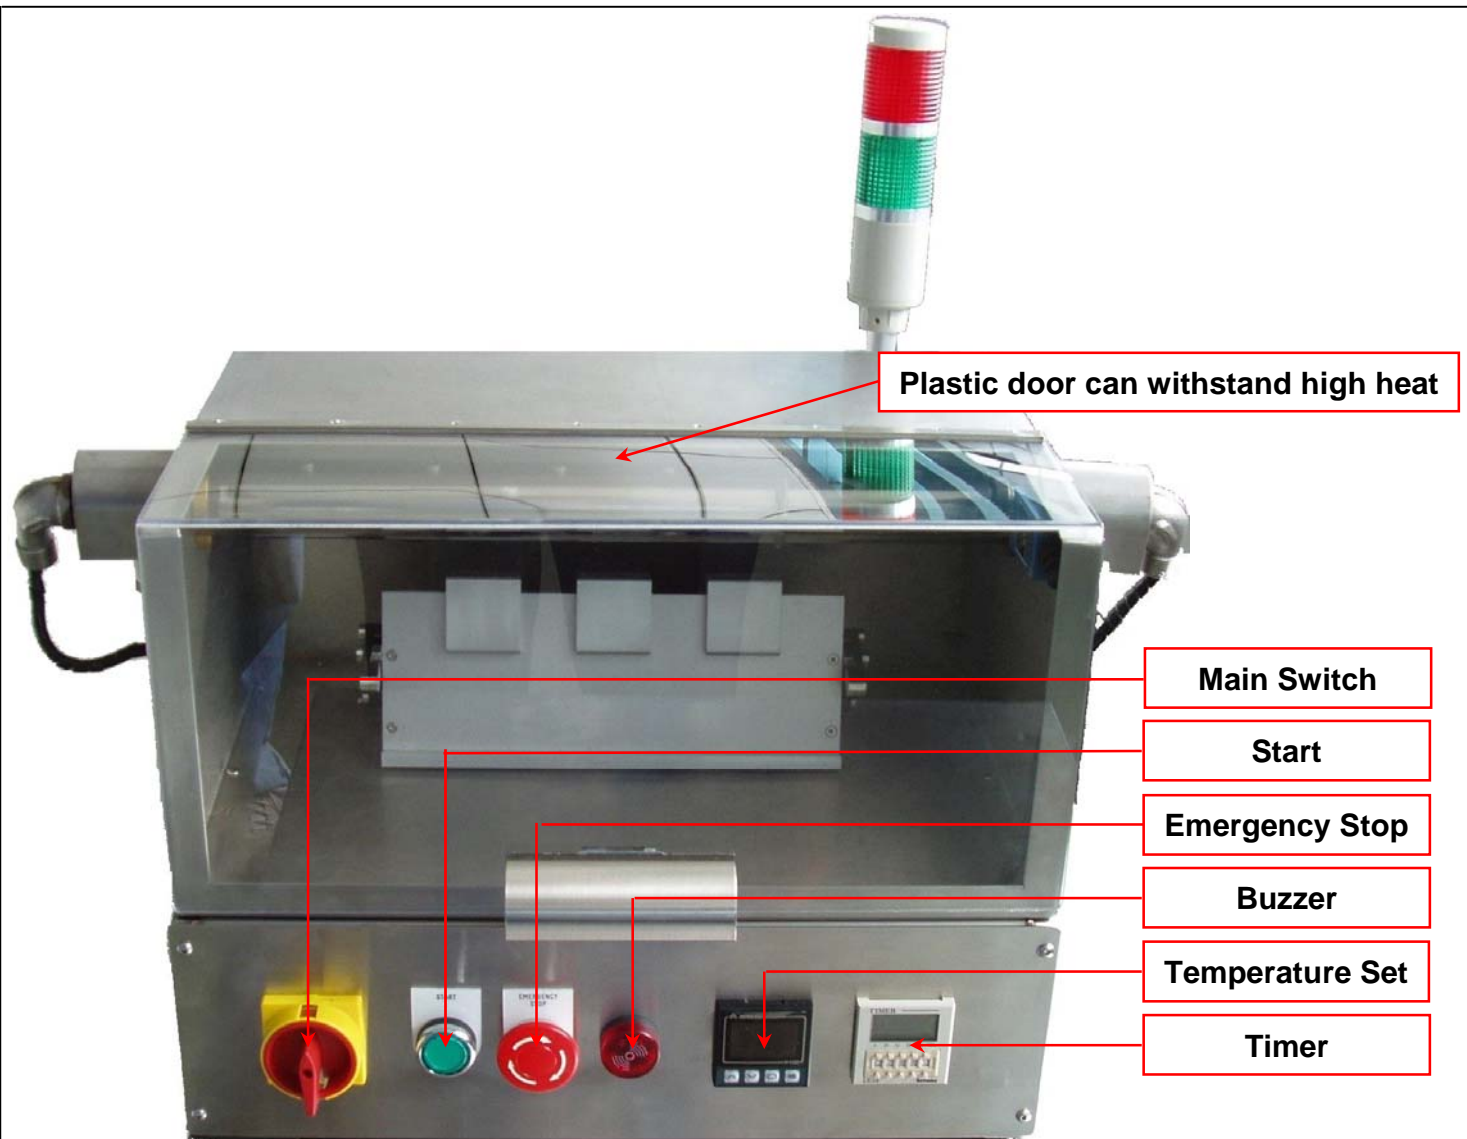

BGA Board Hot Air Dryer

Safety valve cuts heater off if air supply is interrupted / insufficient

Heater

BGA Clamping Feature

Safety switch cuts machine off if door is open during operation

Hot air exhaust

AVI PRECISION ENGINEERING PTE LTD