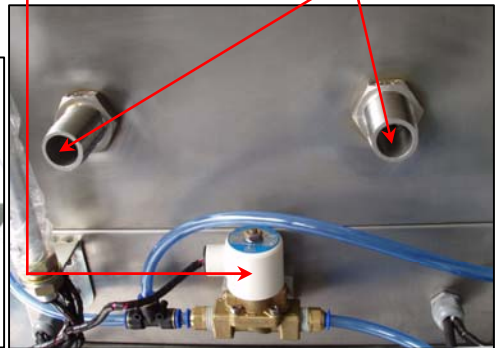

BGA Board Hot Air Dryer

Safety valve cuts heater off if air supply is interrupted / insufficient

Heater

BGA Clamping Feature

Safety switch cuts machine off if door is open during operation

Hot air exhaust

AVI PRECISION ENGINEERING PTE LTD